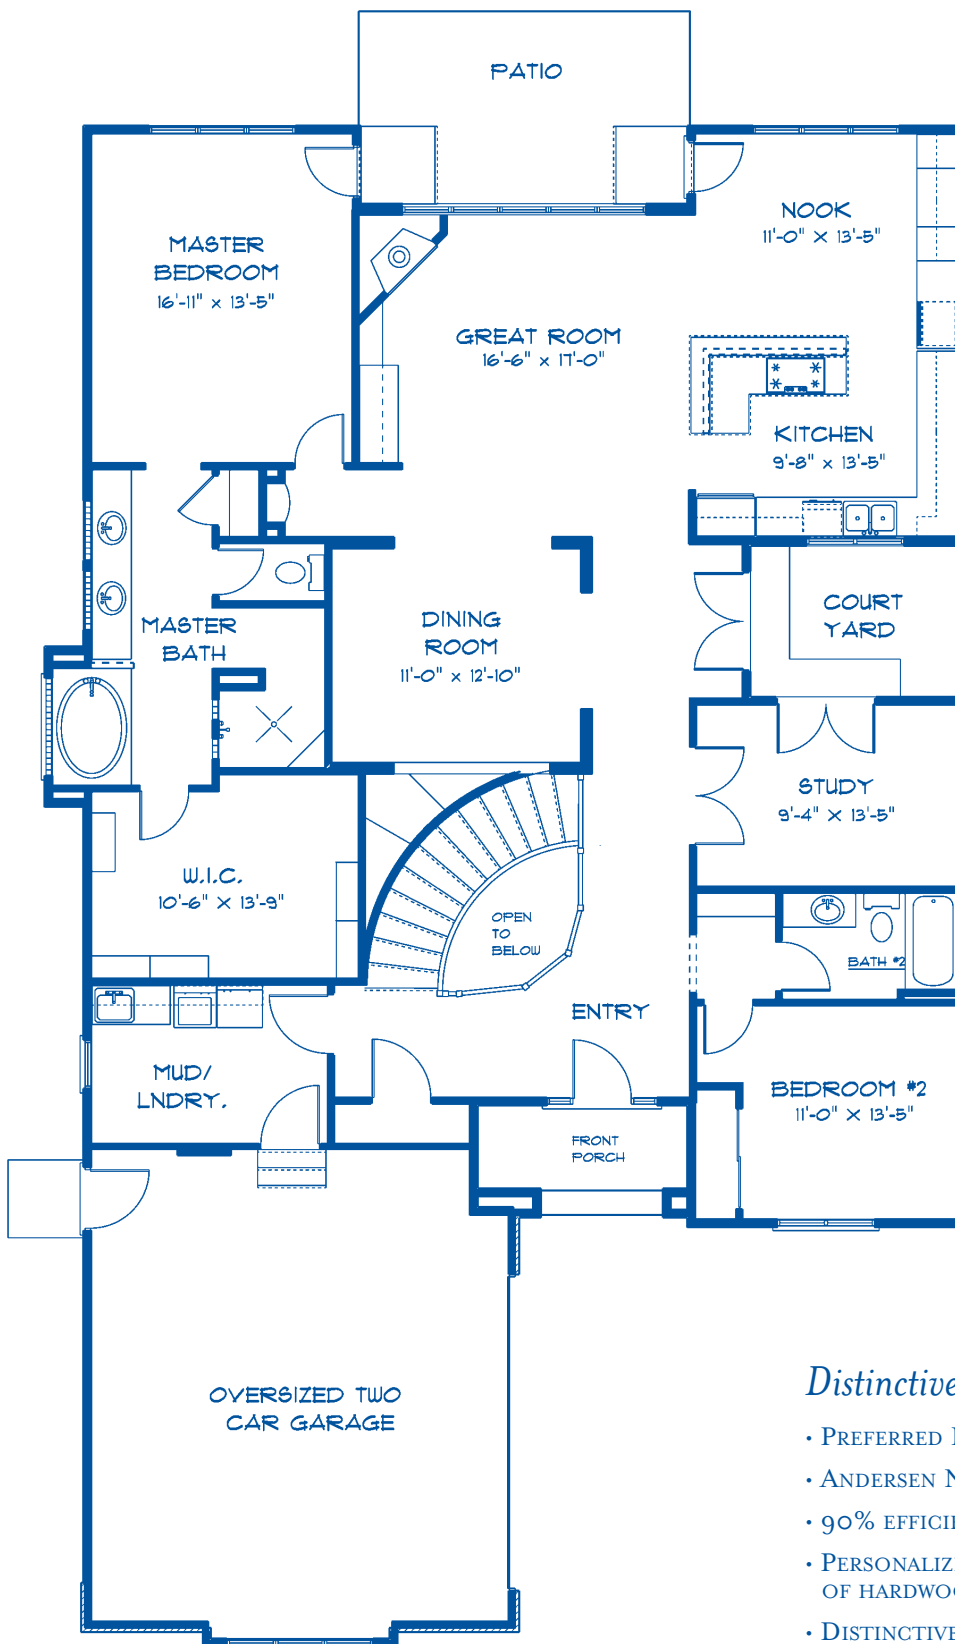

BORDEAUX

BORDEAUX

Like a deftly blended wine from the northern region of France, Colorado Custom Homes has melded innovative design and classic architectural elements in its offering, THE BORDEAUX. You'll find main floor living complete with two bedrooms and a study which can also be adapted into a third bedroom.

BORDEAUX

Square Footage:

- MAIN LEVEL: 2,322 sq ft
- LOWER LEVEL: 2,278 sq ft (unfinished)
358 sq ft (finished)

Distinctive Select Choices:

- PREFERRED ENERGY STAR BUILDER 
- ANDERSEN NEW LOW-E4 HIGH PERFORMANCE WINDOWS
- 90% EFFICIENT FURNACES AND CENTRAL AIR
- PERSONALIZED CHOICES OF AN EXTENSIVE ASSORTMENT OF HARDWOOD, TILE, AND GRANITE FINISHES
- DISTINCTIVE ARCHITECTURAL DESIGN
- INDUSTRY LEADING CONSTRUCTION TECHNIQUES
- OUR STANDARDS FAR EXCEED OTHER BUILDERS' UPGRADES

Specification subject to change without notice. Please see our Standard Features insert for a complete list of features.
Square footage is approximate.